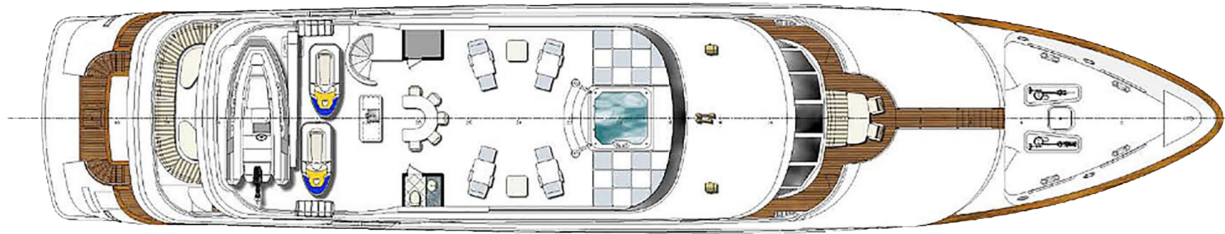

# RELENTLESS

145' Trinity Yacht | Deck Specs

Sun Deck

Bridge Deck

Main Deck

Lower Deck  
(Guest Accommodation)