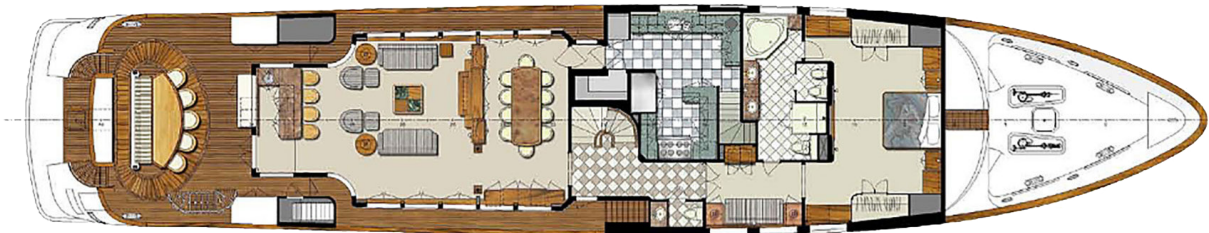

# RELENTLESS

145' Trinity Yacht | Deck Specs

Sun Deck

Bridge Deck

Main Deck

Lower Deck  
(Guest Accommodation)